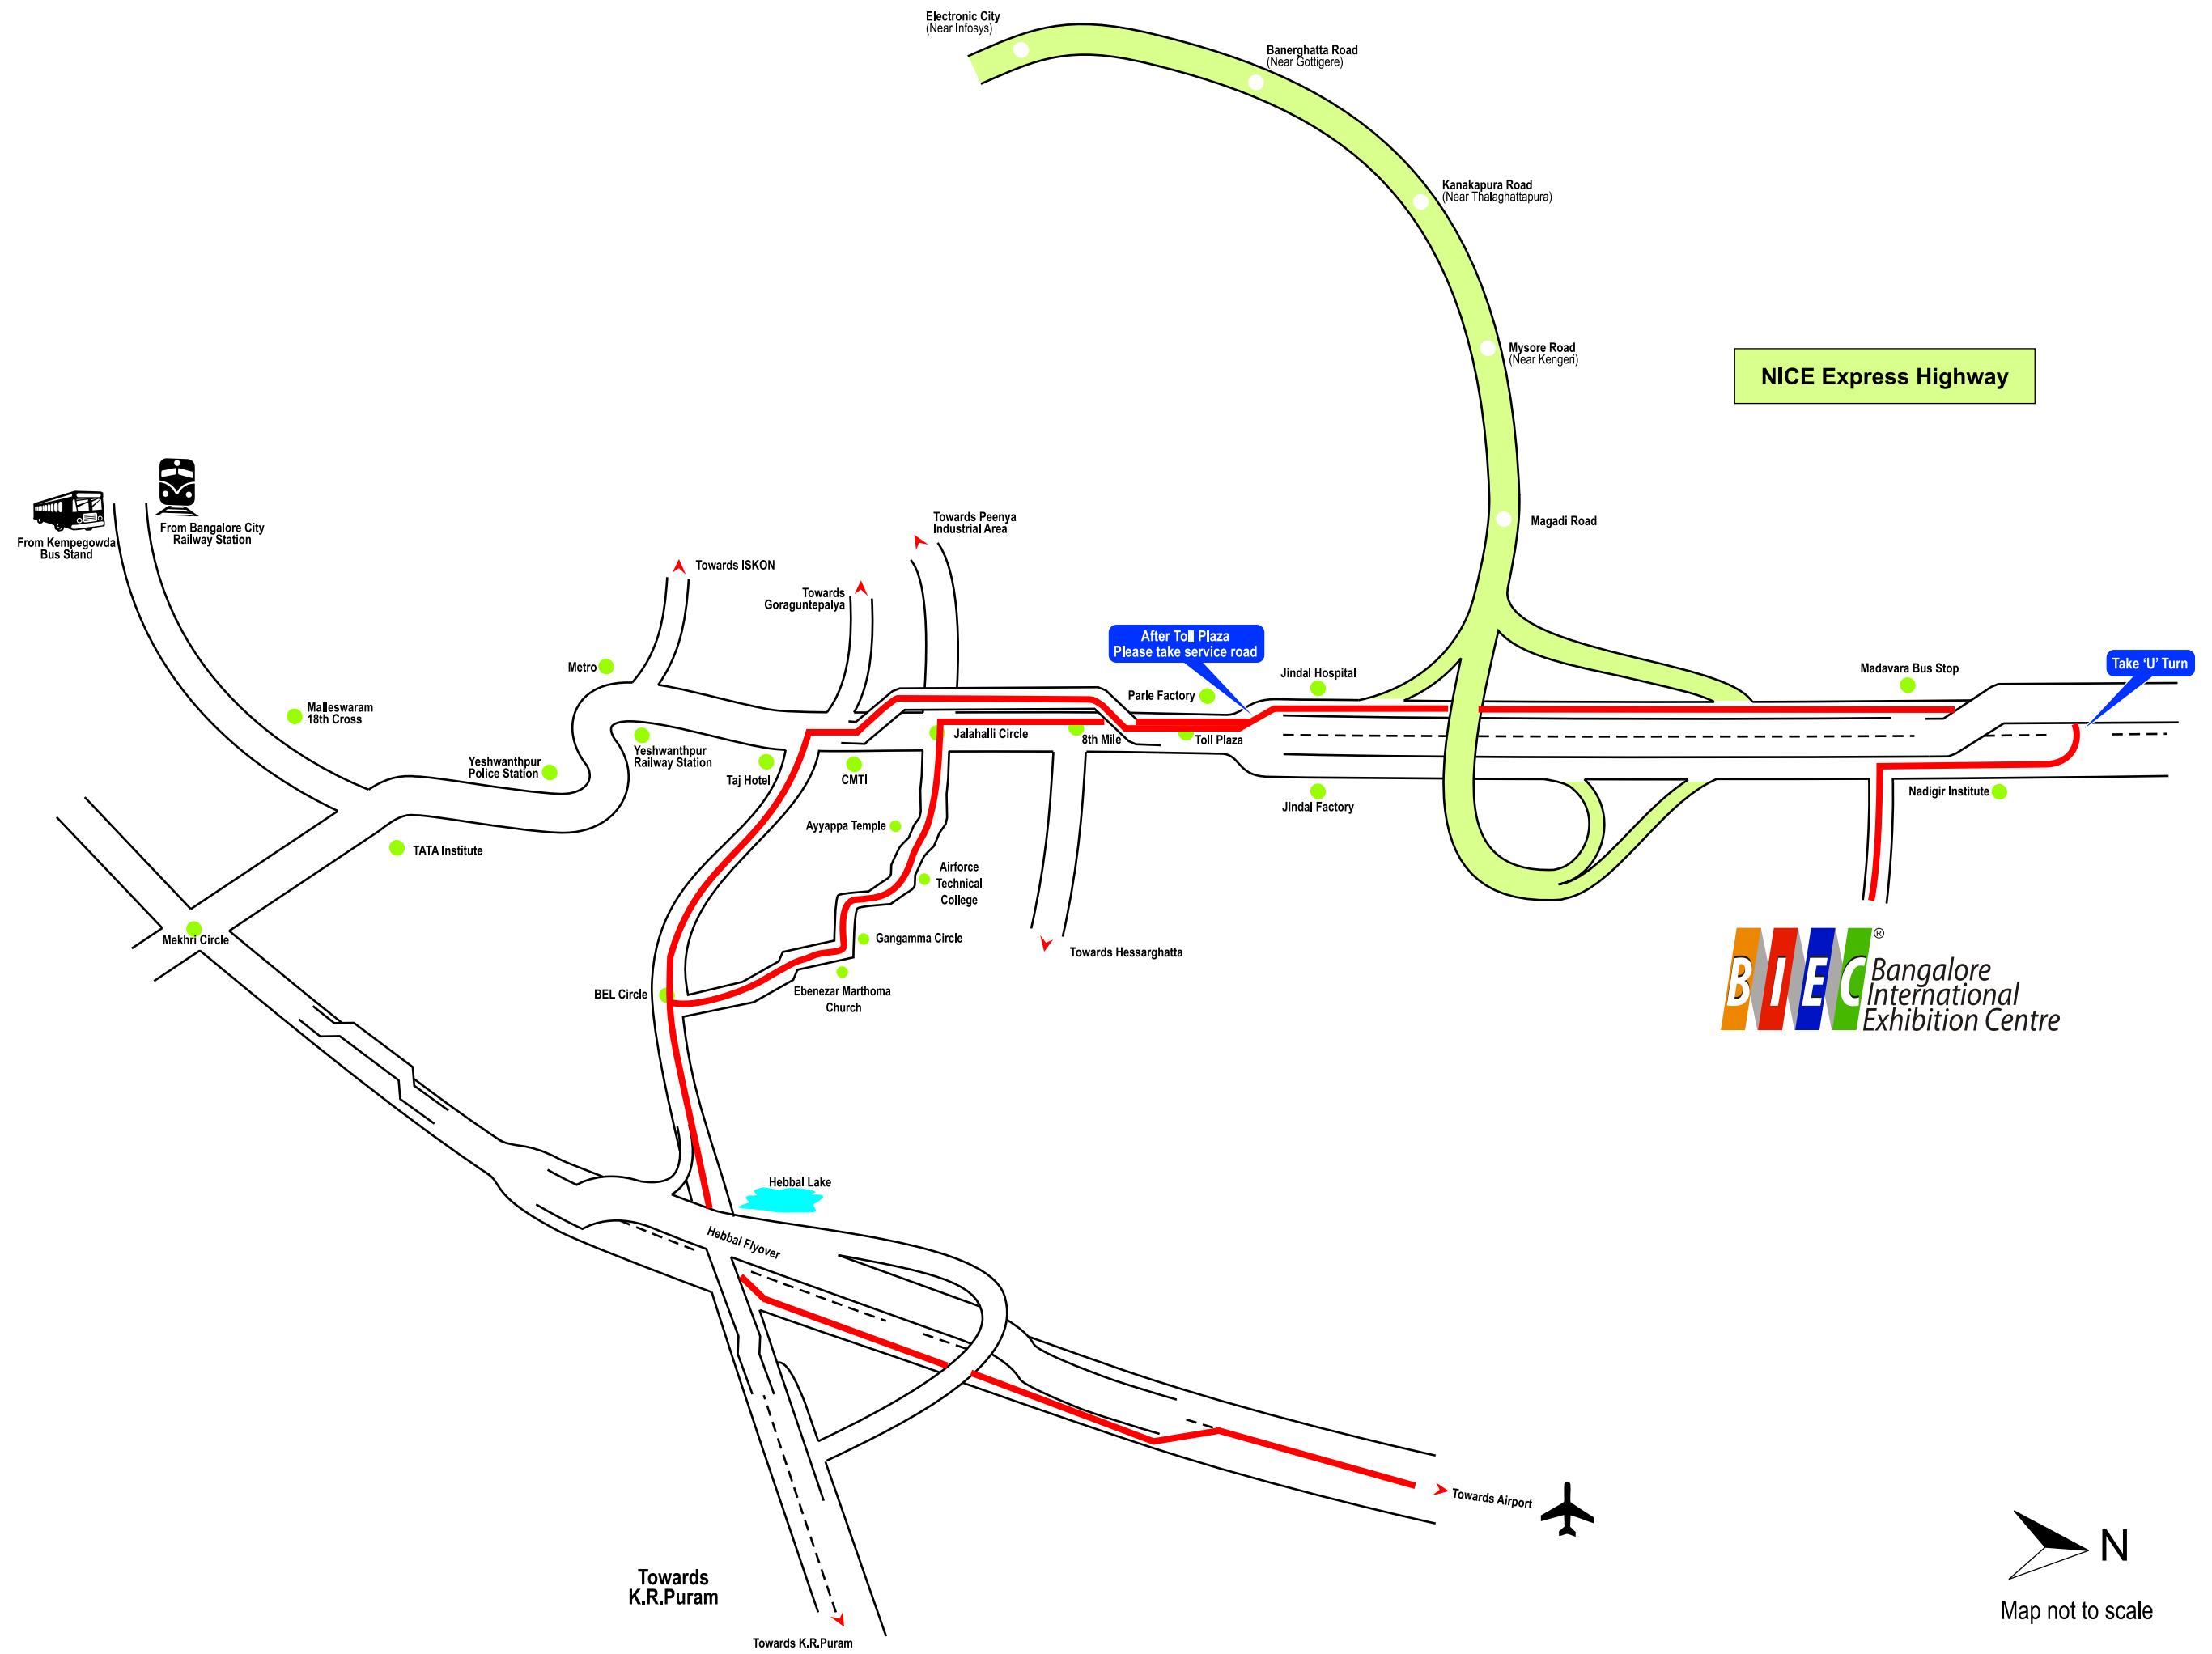

NICE Express Highway

BIEC Bangalore International Exhibition Centre

From Majestic Railway Station & Bus Stand

From International Airport

From Electronic City, South Bangalore

From Mekhri Circle

Distance: **20.0 Km** (Approx.)

From Majestic Railway Station & Bus Stand

From International Airport

From Electronic City, South Bangalore

From Mekhri Circle

Distance: **45.0 Km** (Approx.)

NICE Express Highway

BIEC Bangalore International Exhibition Centre

From Majestic Railway Station & Bus Stand

From International Airport

From Electronic City, South Bangalore

From Mekhri Circle

Distance: **41.0 Km** (Approx.)

NICE Express Highway

BIEC Bangalore International Exhibition Centre

From Majestic Railway Station & Bus Stand

From International Airport

From Electronic City, South Bangalore

From Mekhri Circle

Distance: **18.0 Km** (Approx.)