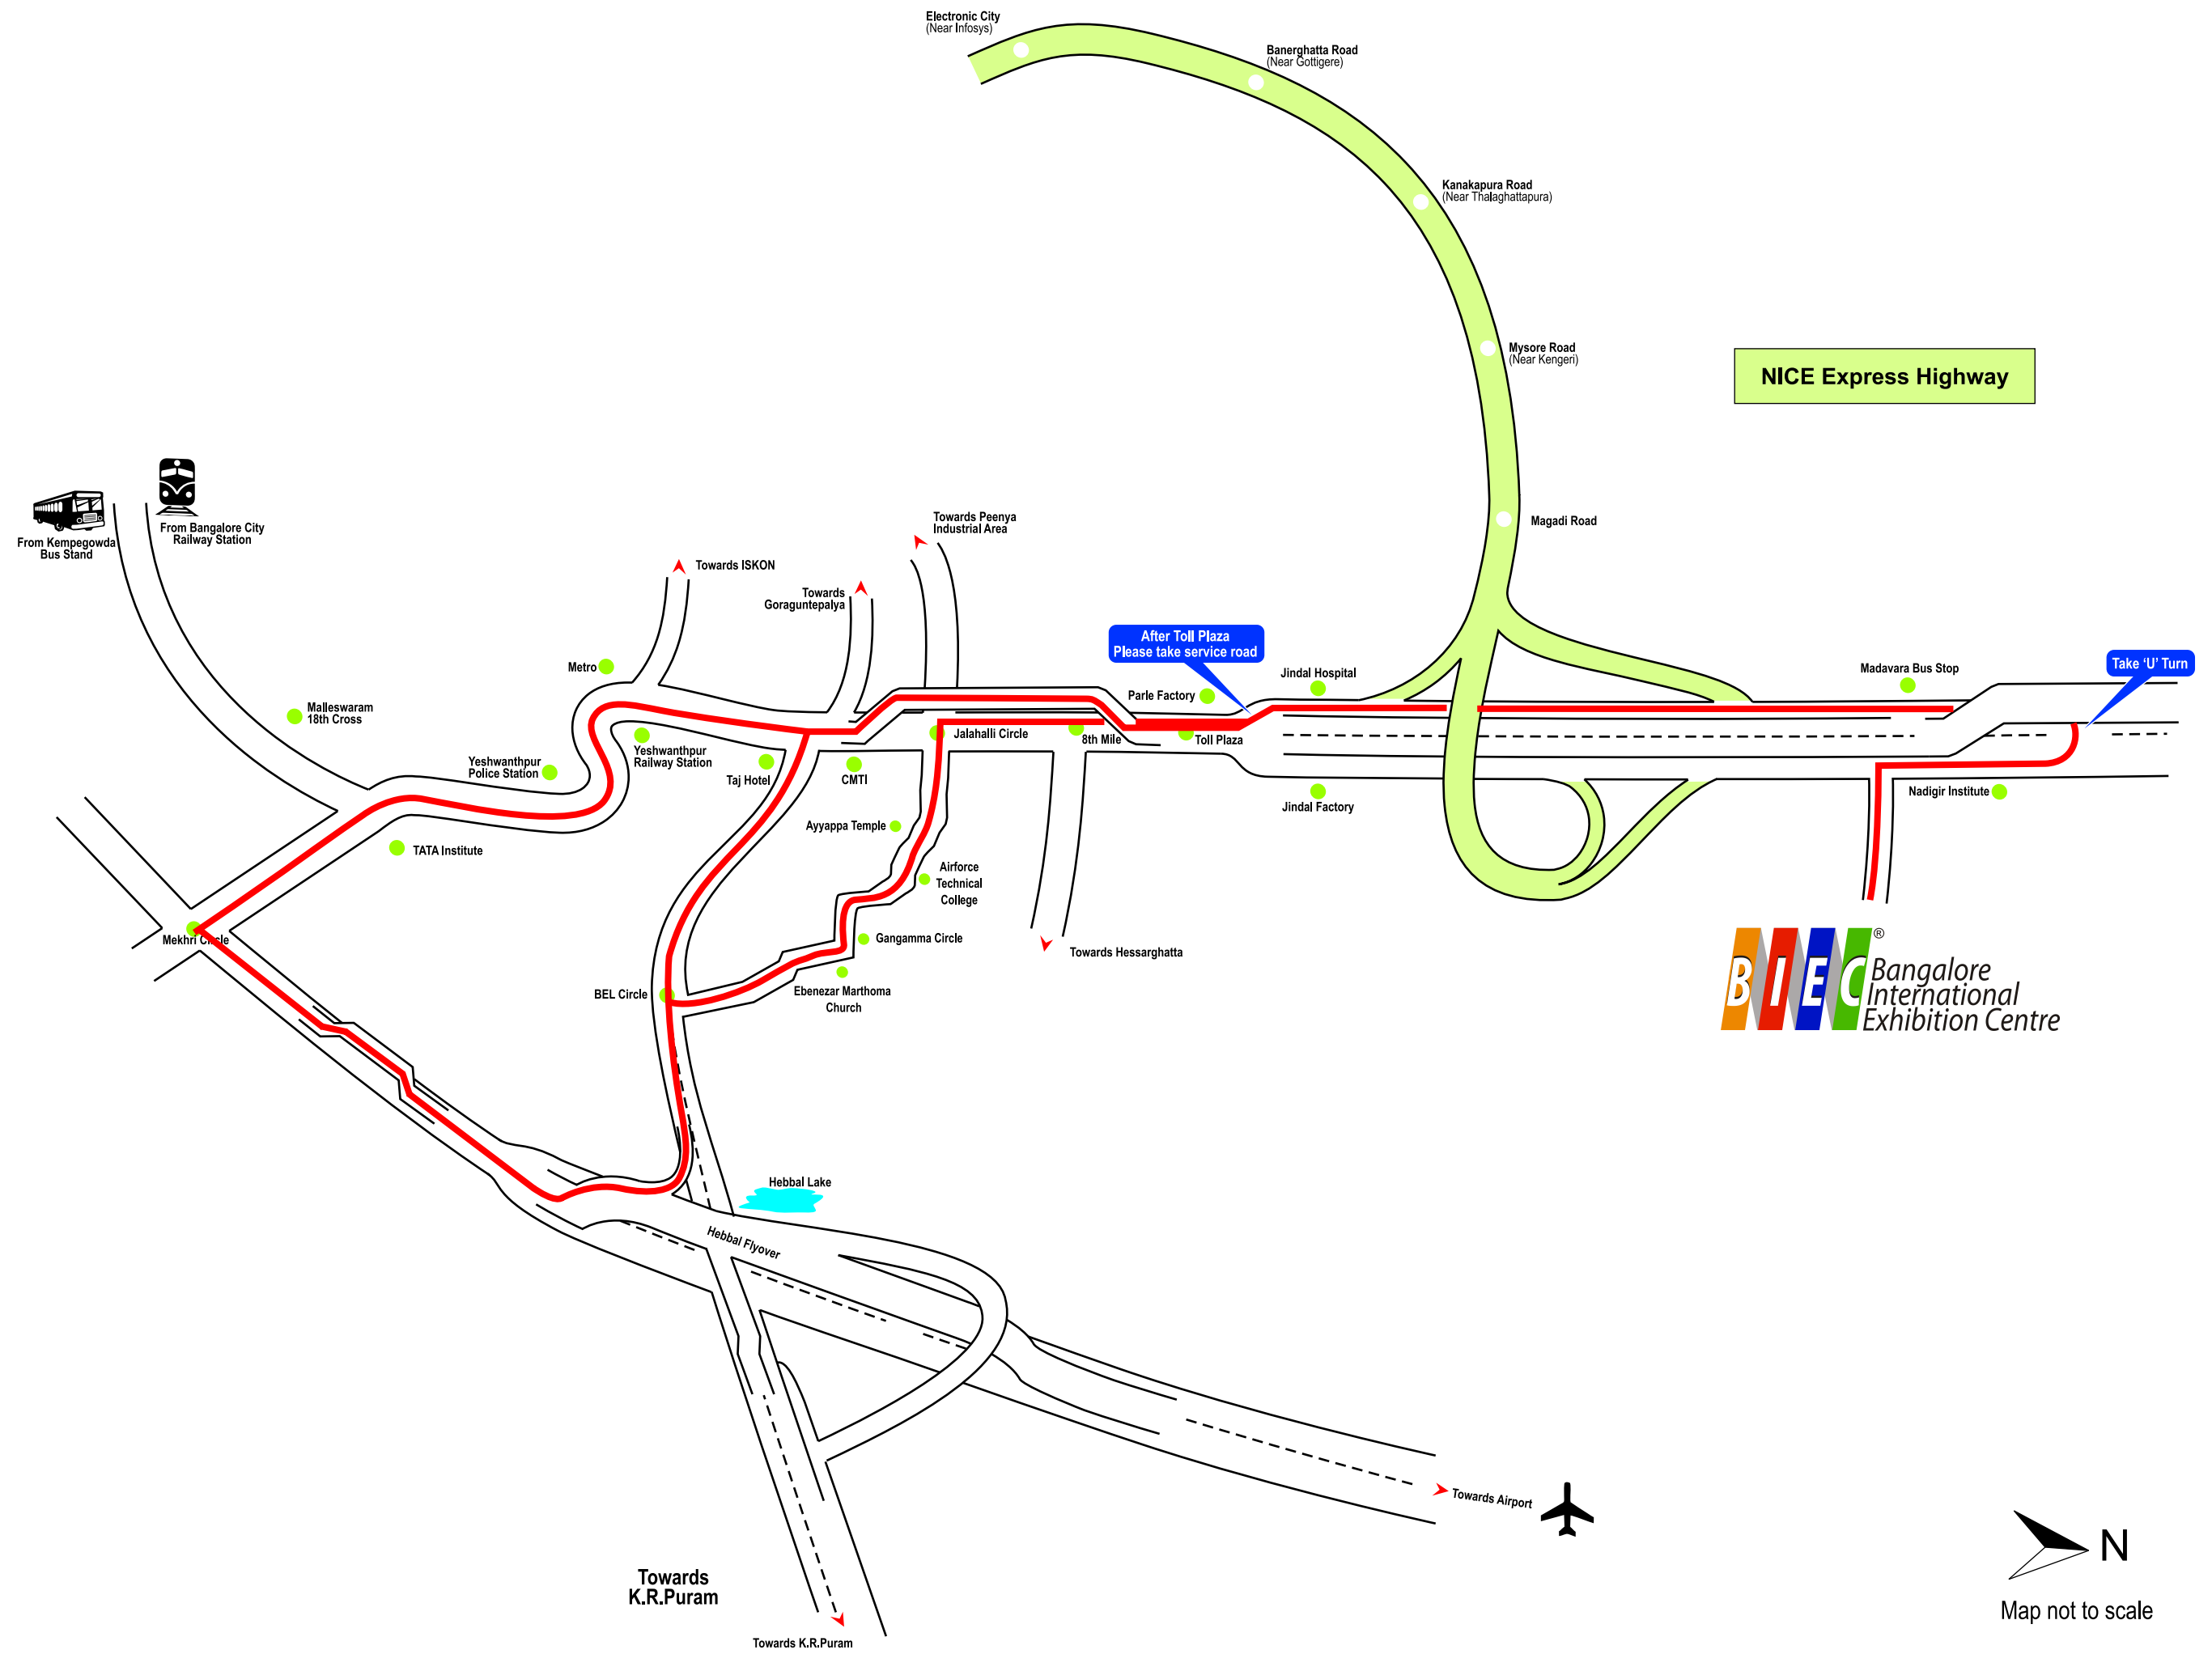

NICE Express Highway

BIEC Bangalore International Exhibition Centre

From Majestic Railway Station & Bus Stand

From International Airport

From Electronic City, South Bangalore

From Mekhri Circle

Distance: **20.0 Km** (Approx.)

From Majestic Railway Station & Bus Stand

From International Airport

From Electronic City, South Bangalore

From Mekhri Circle

Distance: **45.0 Km** (Approx.)

NICE Express Highway

BIEC Bangalore International Exhibition Centre

From Majestic Railway Station & Bus Stand

From International Airport

From Electronic City, South Bangalore

From Mekhri Circle

Distance: **41.0 Km** (Approx.)

NICE Express Highway

BIEC Bangalore International Exhibition Centre

From Majestic Railway Station & Bus Stand

From International Airport

From Electronic City, South Bangalore

From Mekhri Circle

Distance: **18.0 Km** (Approx.)