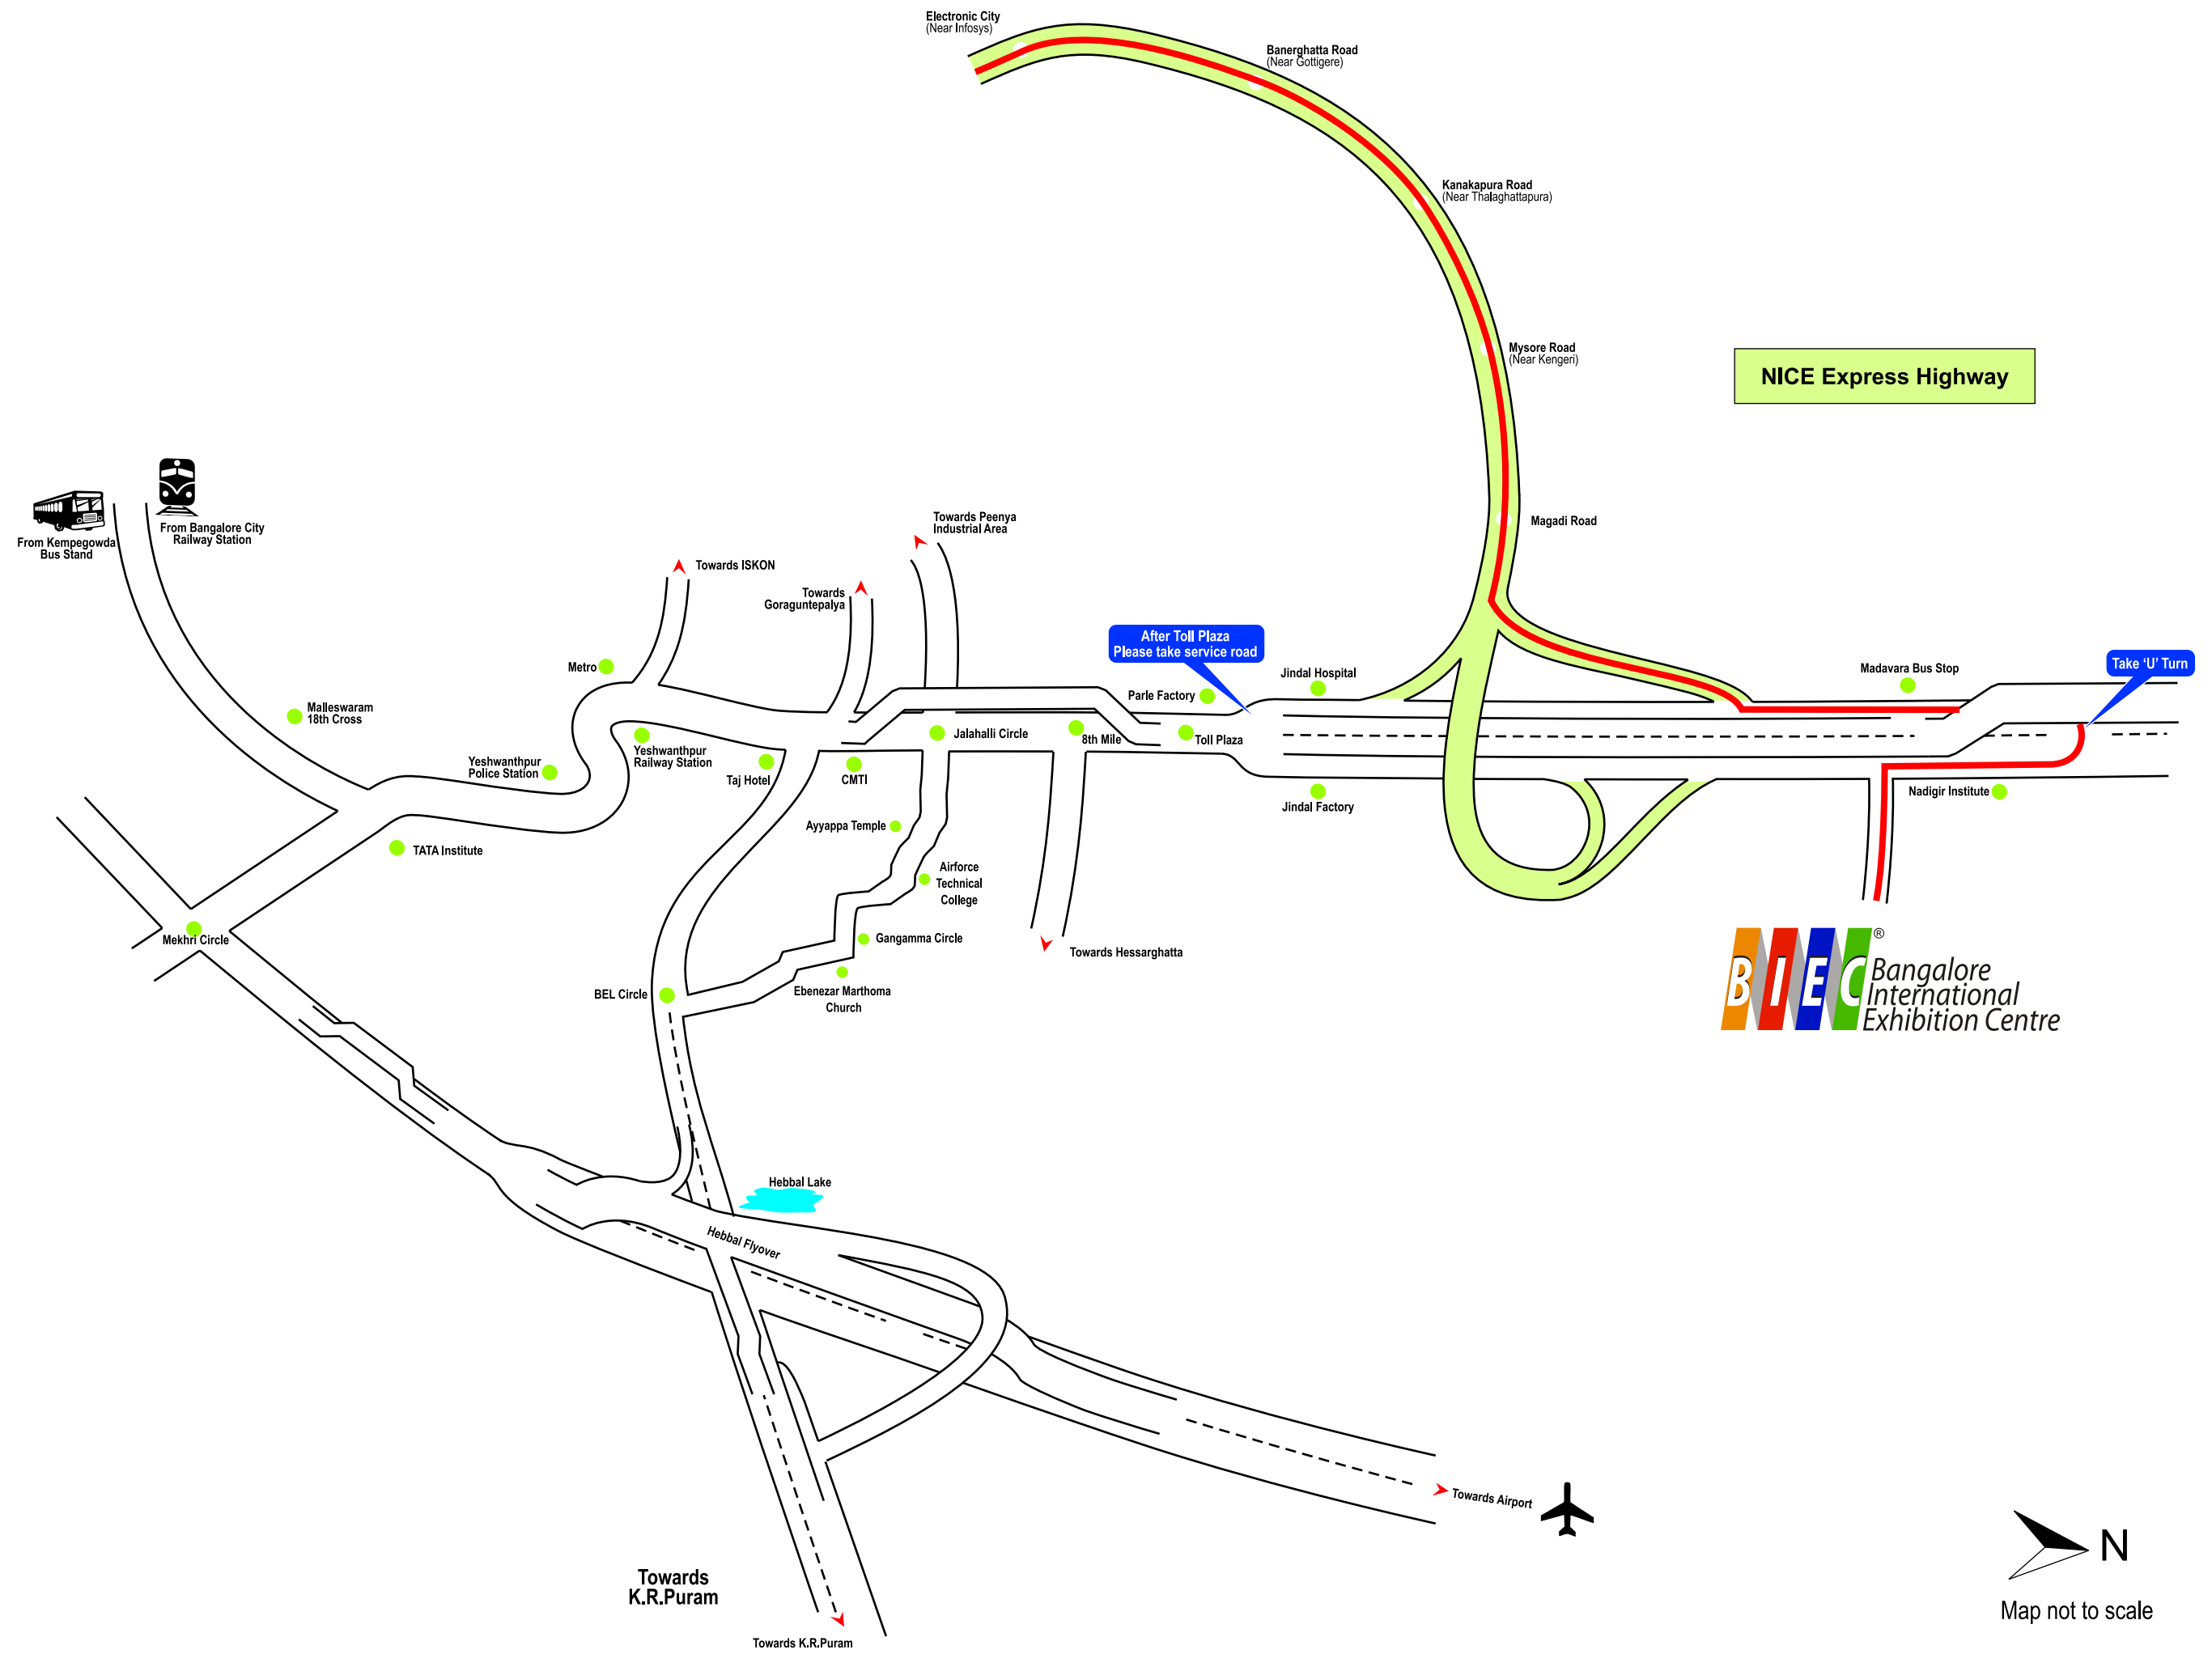

NICE Express Highway

BIEC Bangalore International Exhibition Centre

From Majestic Railway Station & Bus Stand

From International Airport

From Electronic City, South Bangalore

From Mekhri Circle

Distance: **20.0 Km** (Approx.)

From Majestic Railway Station & Bus Stand

From International Airport

From Electronic City, South Bangalore

From Mekhri Circle

Distance: **45.0 Km** (Approx.)

NICE Express Highway

BIEC Bangalore International Exhibition Centre

From Majestic Railway Station & Bus Stand

From International Airport

From Electronic City, South Bangalore

From Mekhri Circle

Distance: **41.0 Km** (Approx.)

NICE Express Highway

BIEC Bangalore International Exhibition Centre

From Majestic Railway Station & Bus Stand

From International Airport

From Electronic City, South Bangalore

From Mekhri Circle

Distance: **18.0 Km** (Approx.)