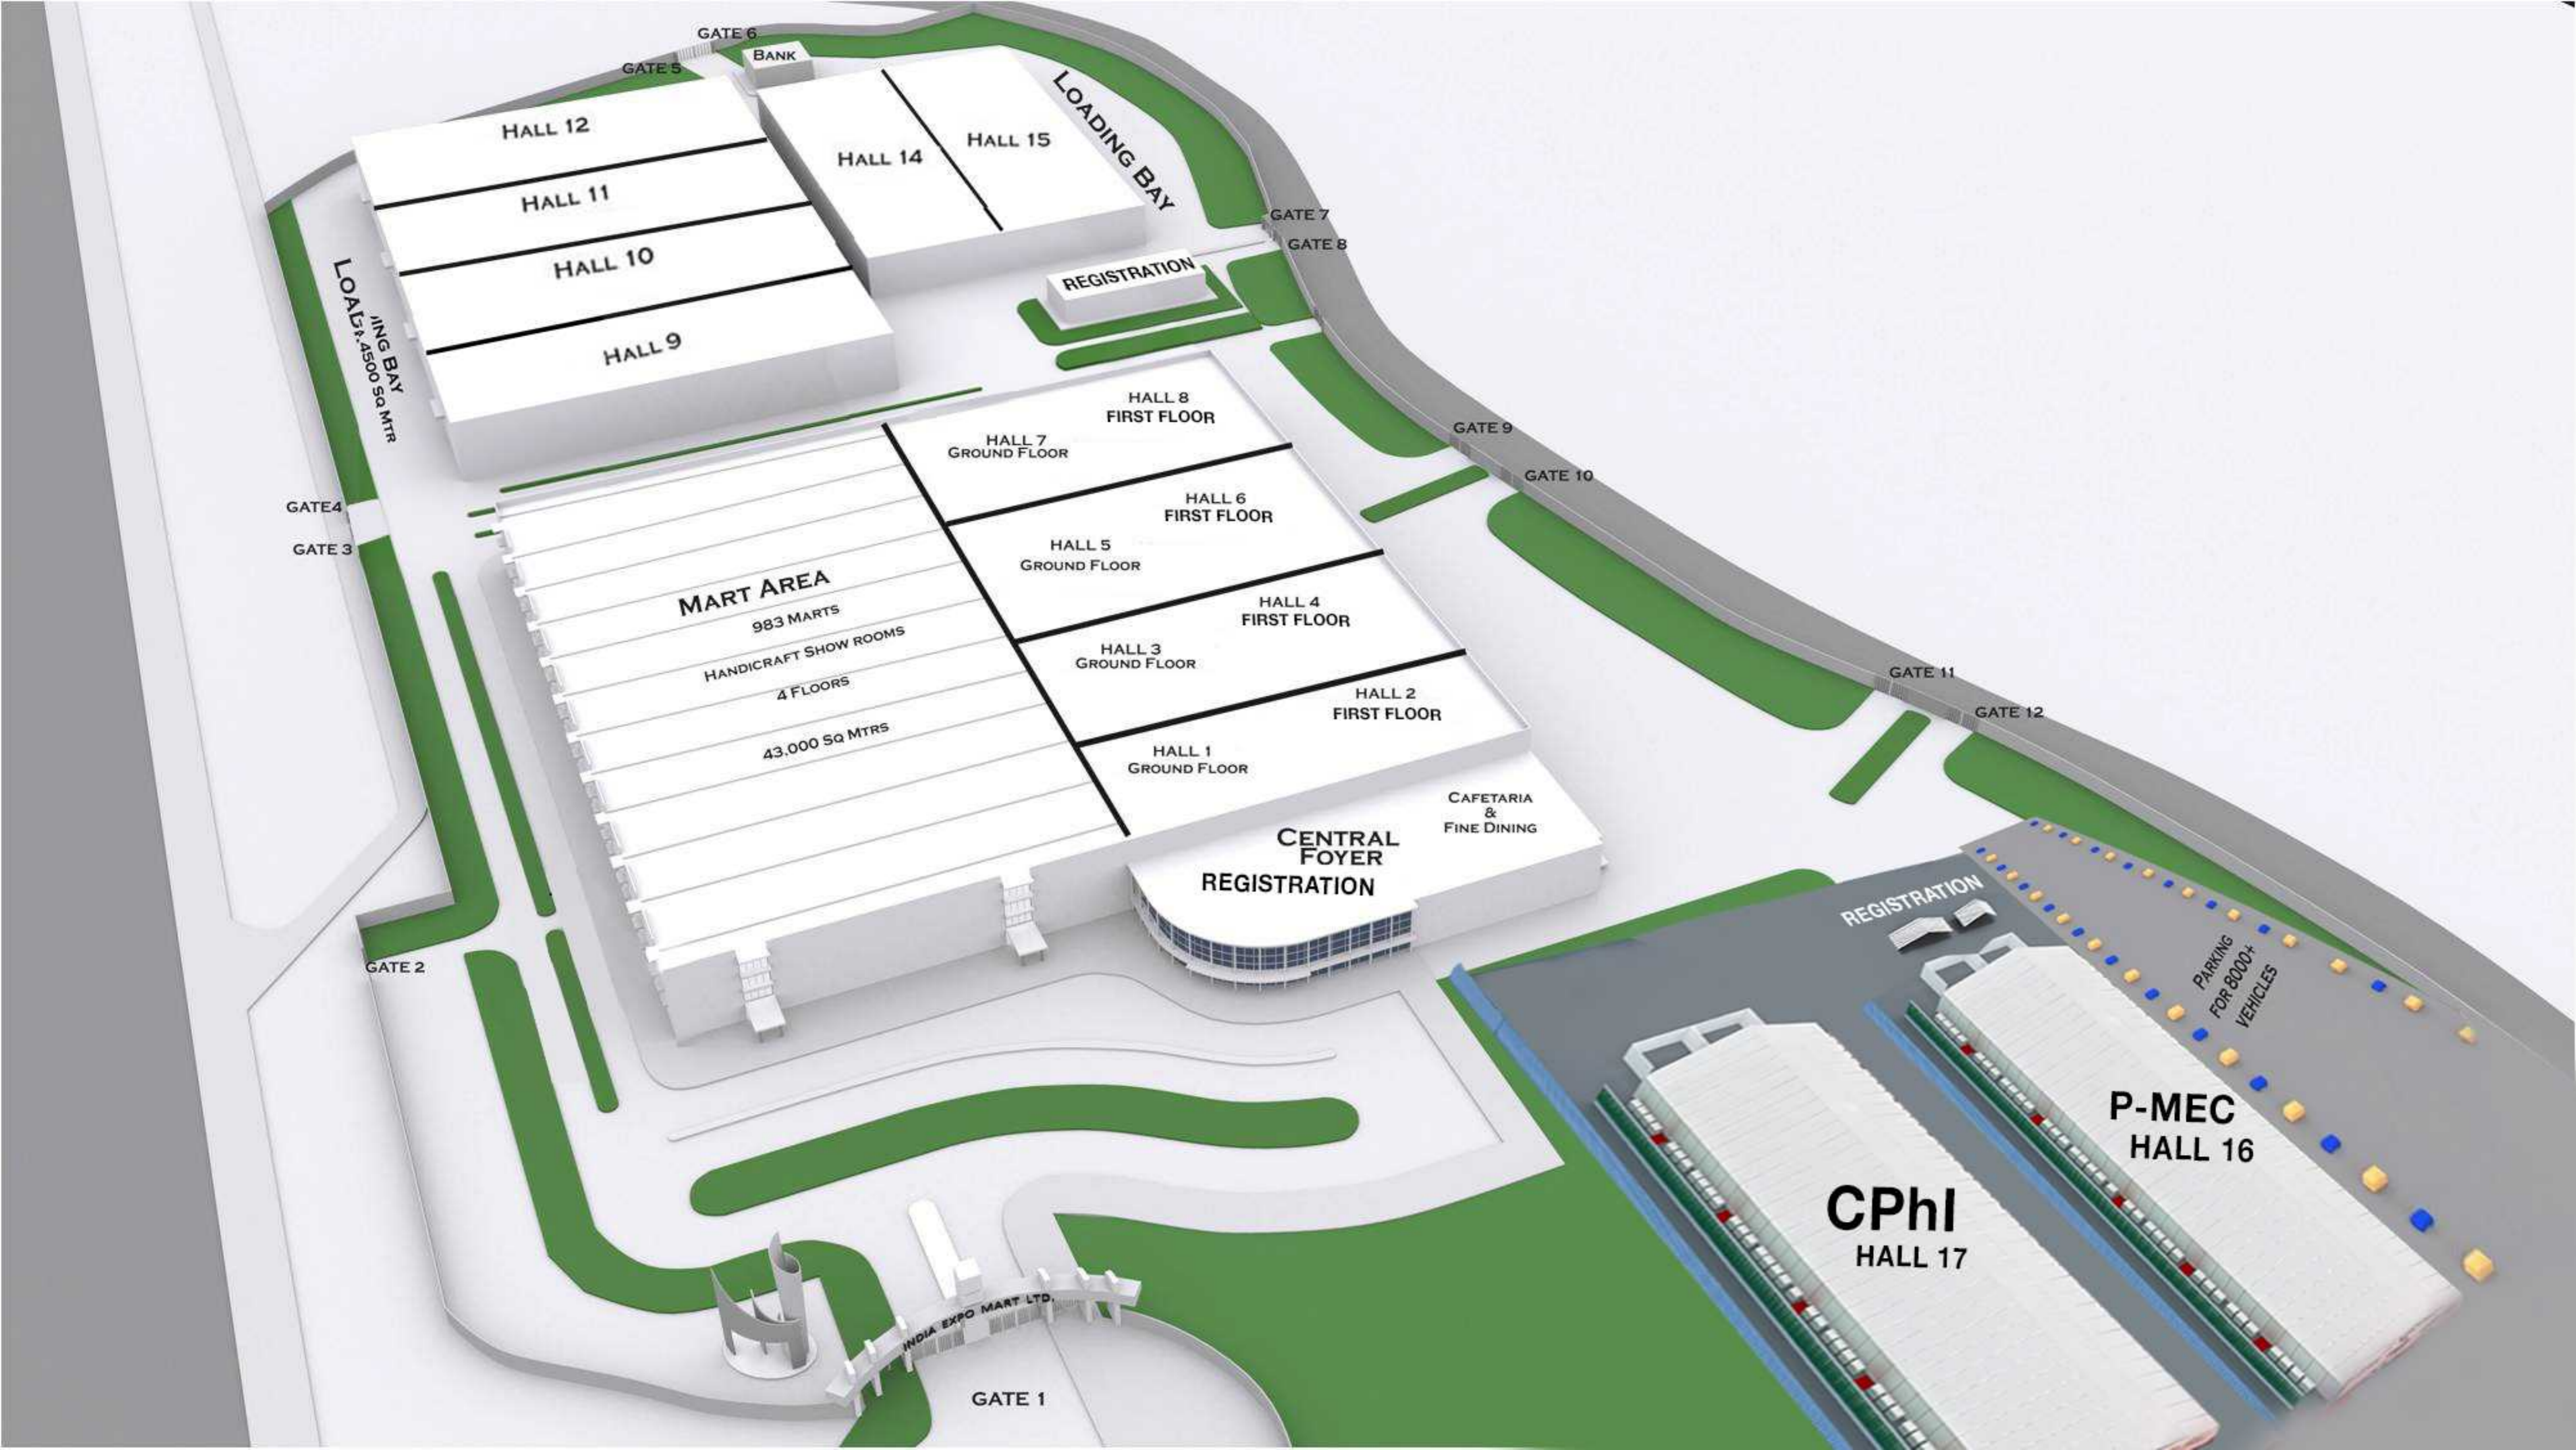

**PRODUCT ZONES**

API	CCCMHPIE	P-MEC
FDF	CCPIT	InnoPack
Excipients	Fine Chem	Lab Analytical
Pharmexcil	Natural Extracts	

LOADING BAY  
43,000 Sq MTRS

HALL 12

HALL 11

HALL 10

HALL 9

HALL 14

HALL 15

LOADING BAY

REGISTRATION

HALL 8  
FIRST FLOOR

HALL 7  
GROUND FLOOR

HALL 6  
FIRST FLOOR

HALL 5  
GROUND FLOOR

HALL 4  
FIRST FLOOR

HALL 3  
GROUND FLOOR

HALL 2  
FIRST FLOOR

HALL 1  
GROUND FLOOR

MART AREA

983 MARTS

HANDICRAFT SHOW ROOMS

4 FLOORS

43,000 Sq MTRS

GATE 2

GATE 5  
GATE 6

GATE 7  
GATE 8

GATE 9  
GATE 10

GATE 11  
GATE 12

PARKING  
FOR 8000+  
VEHICLES